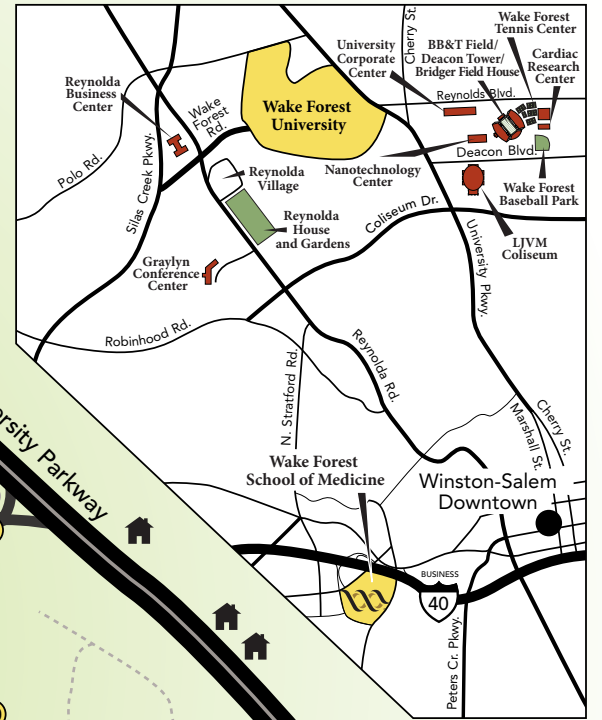

Area Map

To Reynolda Road, Silas Creek Pkwy. and I-40 Business/Bypass

To Graylyn, Reynolda Village, Reynolda Gardens and Reynolda House

To US 52

To BB&T Field, Bridger Field House, Deacon Tower, Wake Forest Tennis Center, LJVM Coliseum and Wake Forest Baseball Park

Visitor Parking